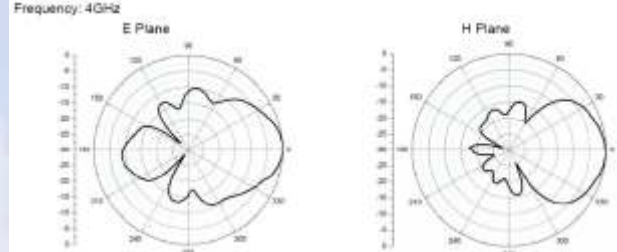

CH1 Markers  
 1: 2.0001  
 2.00000 GHz  
 2: 1.6860  
 6.00000 GHz  
 3: 1.3602  
 12.0000 GHz  
 4: 1.9296  
 18.0000 GHz

### Amitec Dual Ridge Horn Antenna DRH20 Technical Specifications:

Frequency Range	: 2-18GHz
Gain(Typ.)	: 8.5dBi
Polarization	: Linear
VSWR (Typ.)	: <2:1
3dB Beam width	: 52-24 degree
Net Weight	: 1.1Kgs
Connector	: N type Female
Mounting Bracket	: Aluminum right angled plates with screws