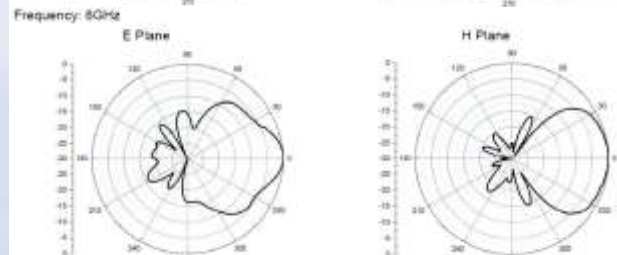

CH1 Markers  
 1: 2.0001  
 2.00000 GHz  
 2: 1.6860  
 6.00000 GHz  
 3: 1.3602  
 12.0000 GHz  
 4: 1.9296  
 18.0000 GHz

### Amitec Dual Ridge Horn Antenna DRH20 Technical Specifications:

Frequency Range	: 2-18GHz
Gain(Typ.)	: 8.5dBi
Polarization	: Linear
VSWR (Typ.)	: <2:1
3dB Beam width	: 52-24 degree
Net Weight	: 1.1Kgs
Connector	: N type Female
Mounting Bracket	: Aluminum right angled plates with screws