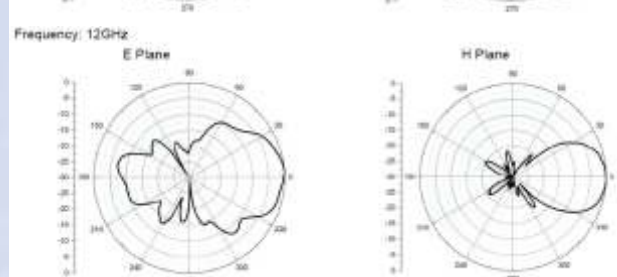

CH1 Markers  
 1: 2.0001  
 2.00000 GHz  
 2: 1.6860  
 6.00000 GHz  
 3: 1.3602  
 12.0000 GHz  
 4: 1.9296  
 18.0000 GHz

### Amitec Dual Ridge Horn Antenna DRH20 Technical Specifications:

Frequency Range	: 2-18GHz
Gain(Typ.)	: 8.5dBi
Polarization	: Linear
VSWR (Typ.)	: <2:1
3dB Beam width	: 52-24 degree
Net Weight	: 1.1Kgs
Connector	: N type Female
Mounting Bracket	: Aluminum right angled plates with screws