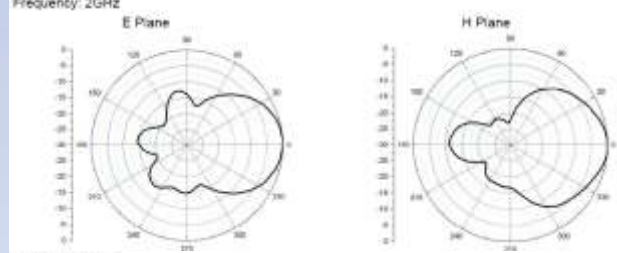

CH1 Markers  
 1: 2.0001  
 2.00000 GHz  
 2: 1.6860  
 6.00000 GHz  
 3: 1.3602  
 12.0000 GHz  
 4: 1.9296  
 18.0000 GHz

### Amitec Dual Ridge Horn Antenna DRH20 Technical Specifications:

Frequency Range	: 2-18GHz
Gain(Typ.)	: 8.5dBi
Polarization	: Linear
VSWR (Typ.)	: <2:1
3dB Beam width	: 52-24 degree
Net Weight	: 1.1Kgs
Connector	: N type Female
Mounting Bracket	: Aluminum right angled plates with screws