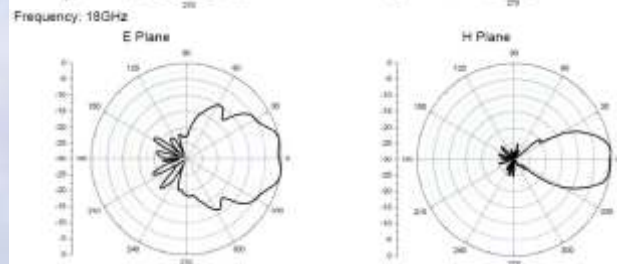

CH1 Markers  
 1: 2.0001  
 2.00000 GHz  
 2: 1.6860  
 6.00000 GHz  
 3: 1.3602  
 12.0000 GHz  
 4: 1.9296  
 18.0000 GHz

### Amitec Dual Ridge Horn Antenna DRH20 Technical Specifications:

Frequency Range	: 2-18GHz
Gain(Typ.)	: 8.5dBi
Polarization	: Linear
VSWR (Typ.)	: <2:1
3dB Beam width	: 52-24 degree
Net Weight	: 1.1Kgs
Connector	: N type Female
Mounting Bracket	: Aluminum right angled plates with screws